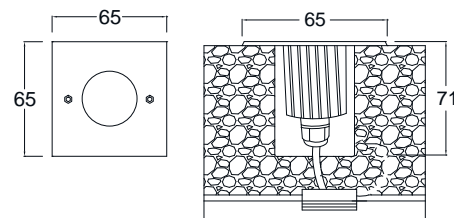

LED

LUMITRON REF.	Lamp Type	Voltage
ITUL-30-FG-12VDC	3xSMDLED 5050	12VDC
ITUL-30-FG-RGB	3xSMDLED RGB5050(3in1)	24VDC